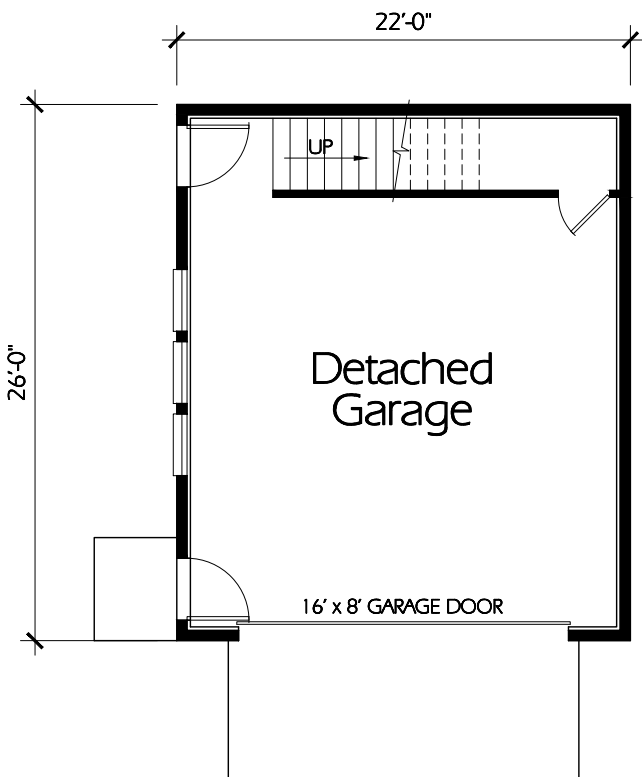

Garage 22'x26'

Main Level

Upper Level
441 ± Sq. Feet

Garage 22'x26'
Version A

Hearthstone
Home Design
94 North 100 West - Bountiful, Utah 84010
Phone: (801) 298-2505
www.hearthstonedesign.com
info@hearthstonedesign.com