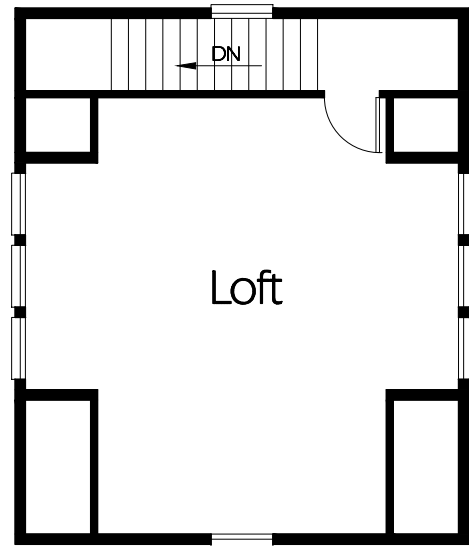

Garage 22'x26'

Main Level

Upper Level
441 ± Sq. Feet

Garage 22'x26'
Version A

Hearthstone
Home Design
94 North 100 West - Bountiful, Utah 84010
Phone: (801) 298-2505
www.hearthstonedesign.com
info@hearthstonedesign.com